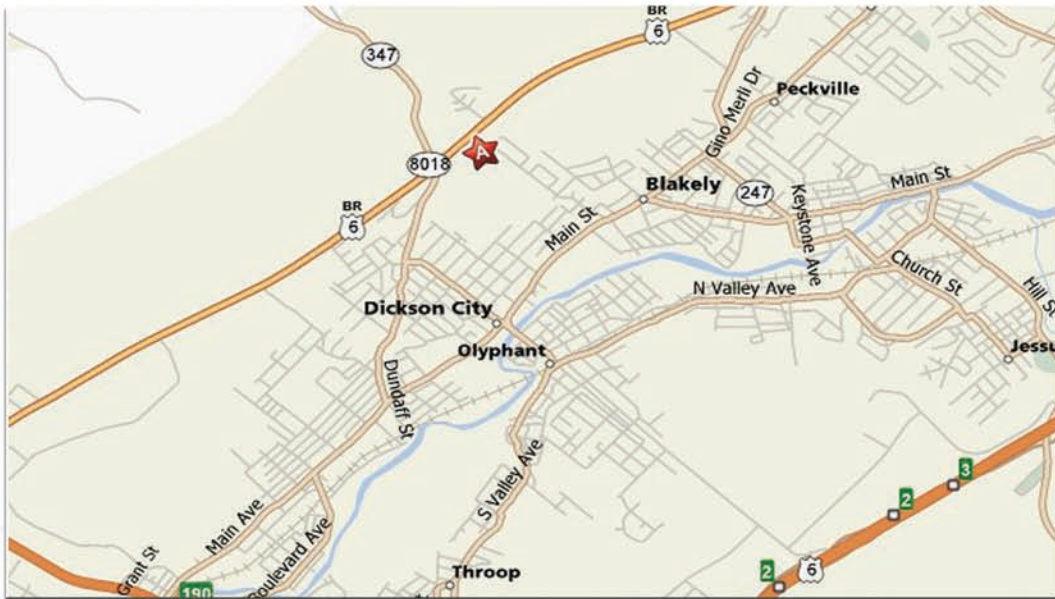

BESKO

MEDIA

RT. 6 EASTBOUND IN DICKSON CITY, PA
THIS RIGHT HAND TOP BOARD FACES TRAFFIC FROM DICKSON CITY
TO THE UPPER VALLEY TOWNS & BOROUGHES.

LOCATION: RT. 6 EASTBOUND IN DICKSON CITY, PA.
SIZE: 10' X 30'
READ: RIGHT HAND
DEC: 40,000
LIGHTS: YES
RATE: \$550/ MONTH