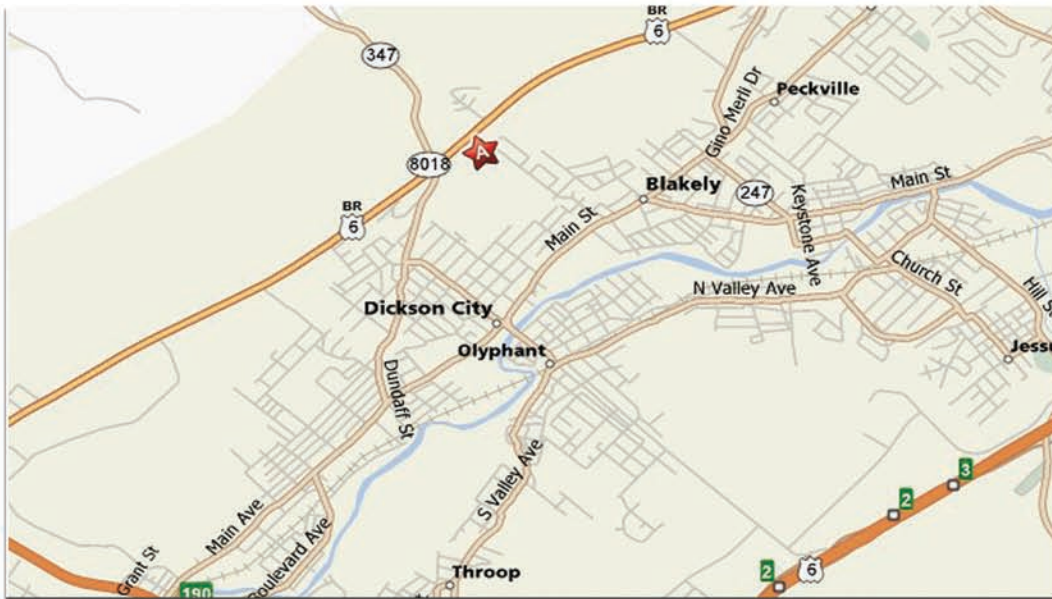

BESKO

MEDIA

RT. 6 EASTBOUND IN DICKSON CITY, PA
THIS RIGHT HAND TOP BOARD FACES TRAFFIC FROM DICKSON CITY
TO THE UPPER VALLEY TOWNS & BOROUGHES.

LOCATION: RT. 6 EASTBOUND IN DICKSON CITY, PA.
SIZE: 10' X 30'
READ: RIGHT HAND
DEC: 40,000
LIGHTS: YES
RATE: \$550/ MONTH