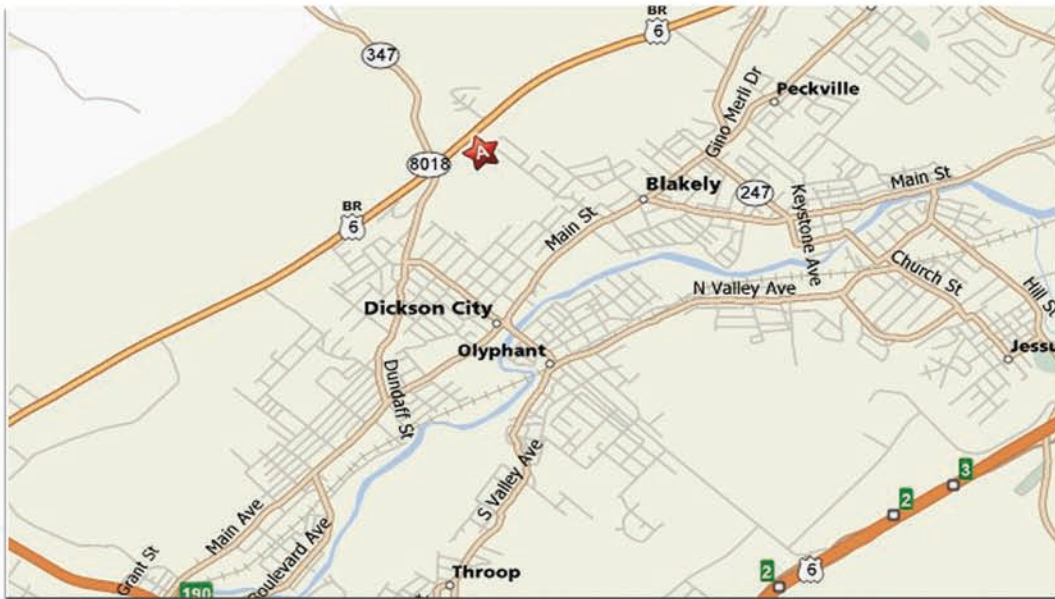

# BESKO

MEDIA

**RT. 6 EASTBOUND IN DICKSON CITY, PA**  
THIS RIGHT HAND TOP BOARD FACES TRAFFIC FROM DICKSON CITY  
TO THE UPPER VALLEY TOWNS & BOROUGHS.

LOCATION: RT. 6 EASTBOUND IN DICKSON CITY, PA.  
SIZE: 10' X 30'  
READ: RIGHT HAND  
DEC: 40,000  
LIGHTS: YES  
RATE: \$550/ MONTH