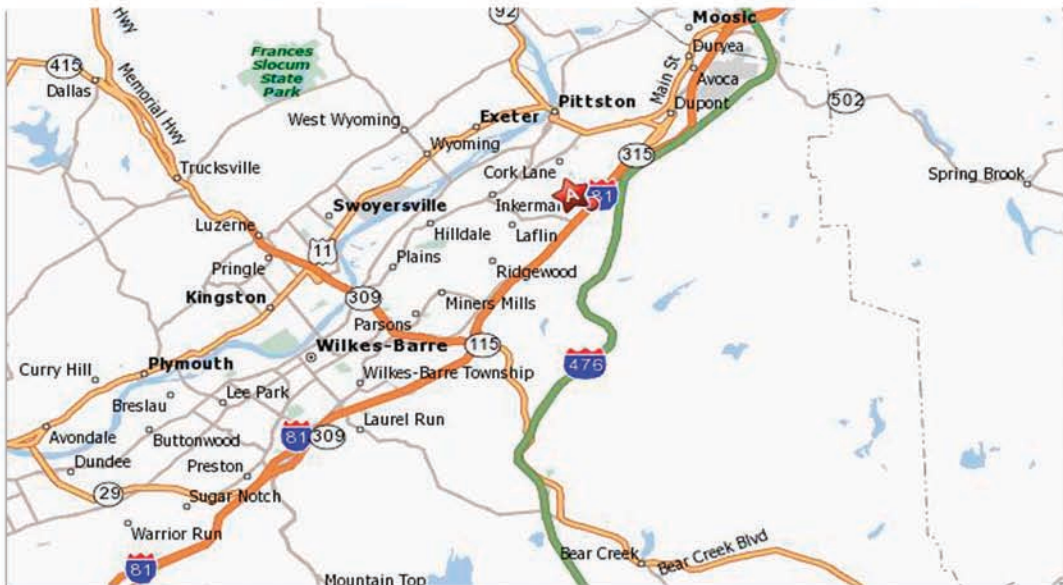

BESKO

MEDIA

I-81 SOUTHBOUND @ PITTSTON, PA.

THIS BULLETIN READS TO TRAFFIC ALONG INTERSTATE 81 SOUTHBOUND BETWEEN SCRANTON AND WILKES-BARRE, PA.

LOCATION: I-81 SOUTHBOUND @ PITTSTON, PA.

SIZE: 10' X 30'

READ: RIGHT HAND