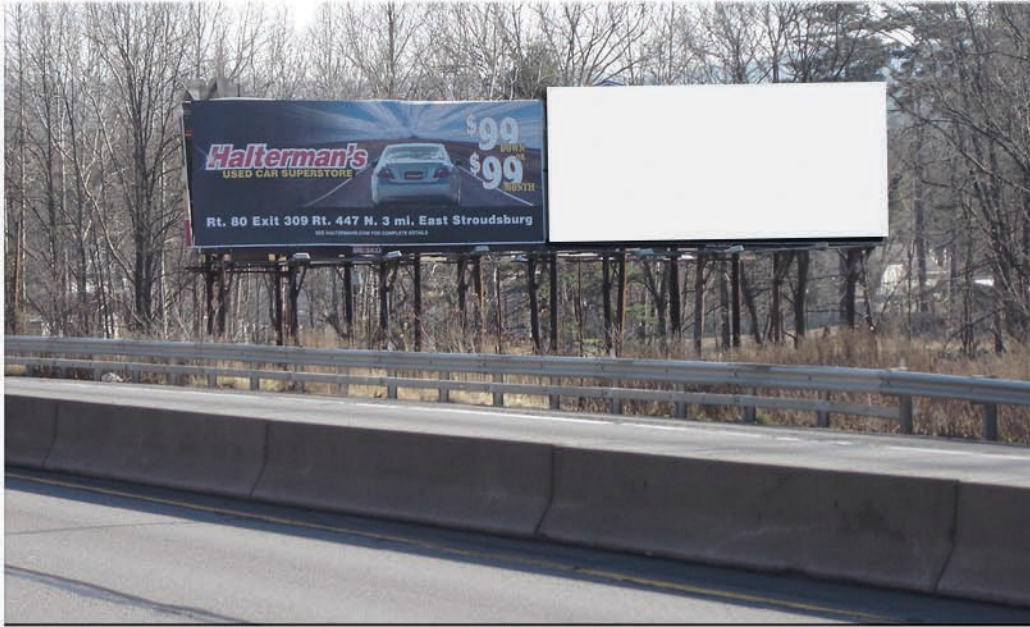

P.O. BOX 280
HAMLIN, PA 18427

BESKO

PHONE: (570)-689-3226
FAX: (570)-689-4832

MEDIA

BILLBOARD: 1014 B2

I-80 EASTBOUND @ STROUDSBURG, PA.

THIS FULL SIZE RIGHT HAND READ BULLETIN IS VISIBLE TO HEAVY POCONO TRAFFIC EASTBOUND TOWARD STROUDSBURG, THE DELAWARE WATER GAP, AND NEW JERSEY FROM THE POCONO RESORT AREA.

LOCATION: I-80 EASTBOUND @ STROUDSBURG, PA.
SIZE: 16' BY 40'
LIGHTS: YES
DEC: 55,000
VINYL: INCLUDED IN PRICE
RATE: T.B.D.

CONTACT: BESKO MEDIA (570)-689-3226
jbesko@beskocomedia.com