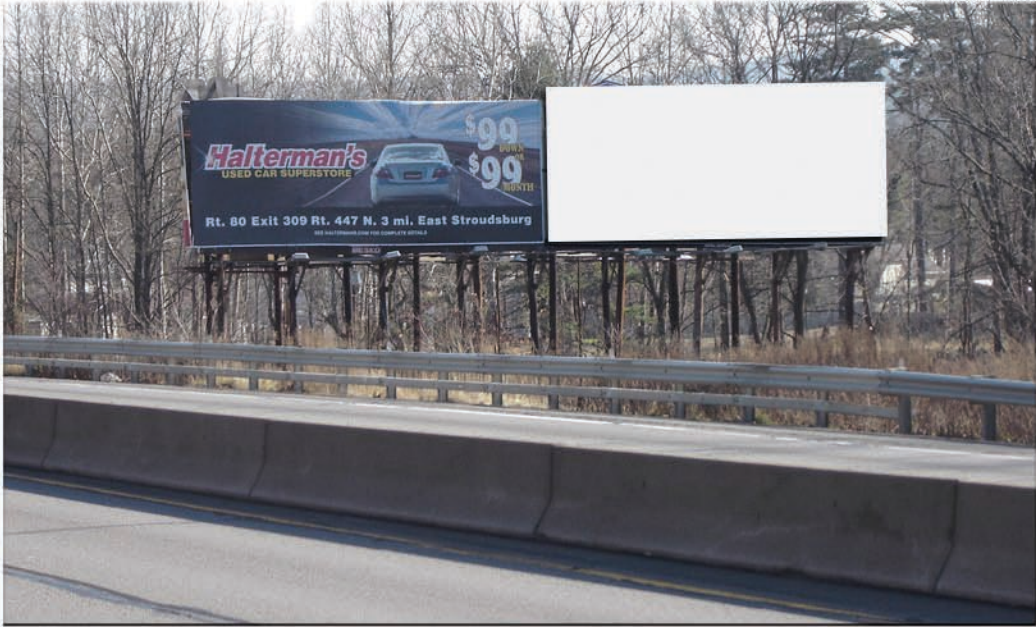

P.O. BOX 280
HAMLIN, PA 18427

BESKO

PHONE: (570)-689-3226
FAX: (570)-689-4832

MEDIA

BILLBOARD: 1014 B2

I-80 EASTBOUND @ STROUDSBURG, PA.

THIS FULL SIZE RIGHT HAND READ BULLETIN IS VISIBLE TO HEAVY POCONO TRAFFIC EASTBOUND TOWARD STROUDSBURG, THE DELAWARE WATER GAP, AND NEW JERSEY FROM THE POCONO RESORT AREA.

LOCATION: I-80 EASTBOUND @ STROUDSBURG, PA.
SIZE: 16' BY 40'
LIGHTS: YES
DEC: 55,000
VINYL: INCLUDED IN PRICE
RATE: T.B.D.

CONTACT: BESKO MEDIA (570)-689-3226
jbesko@beskocomedia.com