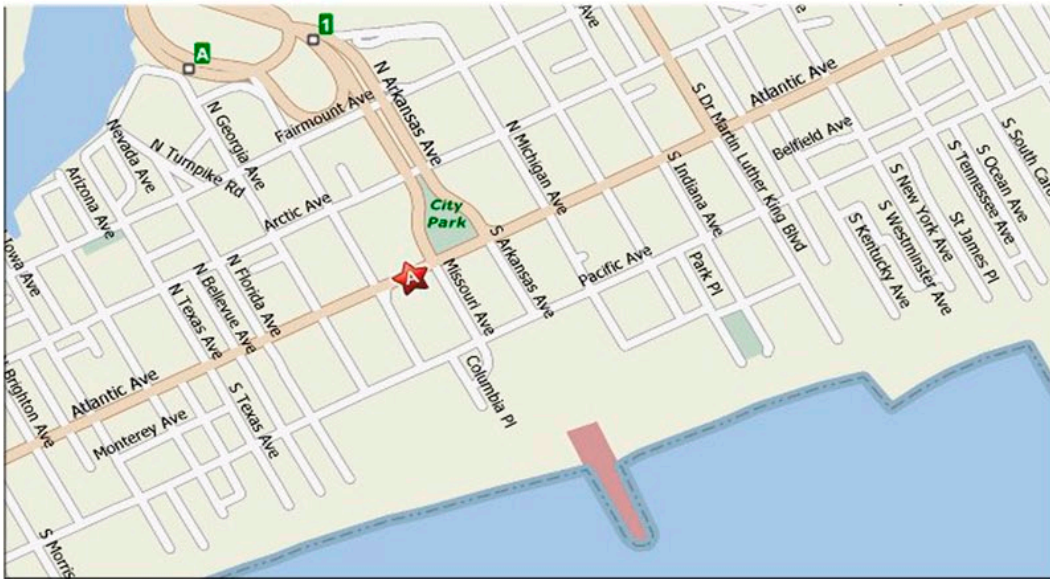

BESKO

MEDIA

BILLBOARD: 3001 A

ATLANTIC CITY EXPRESSWAY

THIS 14' BY 48', THE FINAL OUTDOOR ADVERTISING SIGN AT THE END OF THE ATLANTIC CITY EXPRESSWAY, FACES TRAFFIC INTO THE CASINO DISTRICT. IT'S LOCATED ON THE CORNER OF THE EXPRESSWAY AND ATLANTIC AVE. THE TRAFFIC HAS OPTIMUM TIME TO VIEW THE SIGN, AS IT SITS AT THE LIGHT, IN FRONT OF TRUMP PLAZA & CAESARS.

LOCATION: ATLANTIC CITY EXPRESSWAY
SIZE: 14' BY 48'
LIGHTS: YES
DEC: 70,000
RATE: \$4500 / MONTH

CONTACT US
WWW.BESKOMEDIA.COM
INFO@BESKOMEDIA.COM
PHONE: (570)-689-3226
FAX: (570)-689-4832