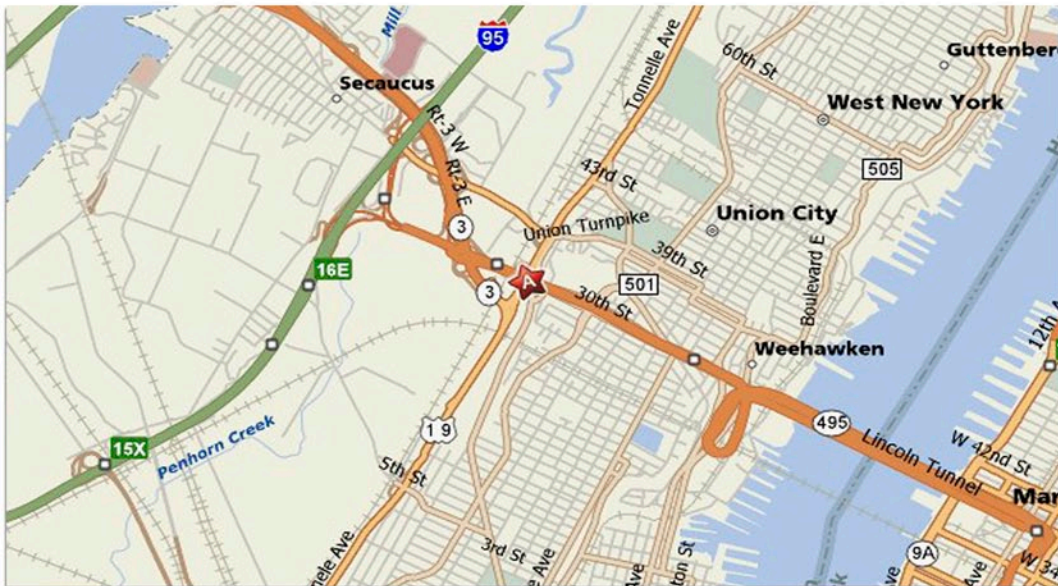

BESKO

MEDIA

BILLBOARD: 2001 A

I-495 & TONNELLE AVE: NORTH BERGEN, NJ
THE ABOVE BOARD IS A TALL, LONG READ ON THE LINCOLN TUNNEL
APPROACH INTO MIDTOWN MANHATTAN FROM NEW JERSEY

LOCATION: I-495 & TONNELLE AVE: NORTH BERGEN, NJ
SIZE: 14' BY 48'
LIGHTS: YES
VINYL: INCLUDED
DEC: 200,000
RATE: \$18,000