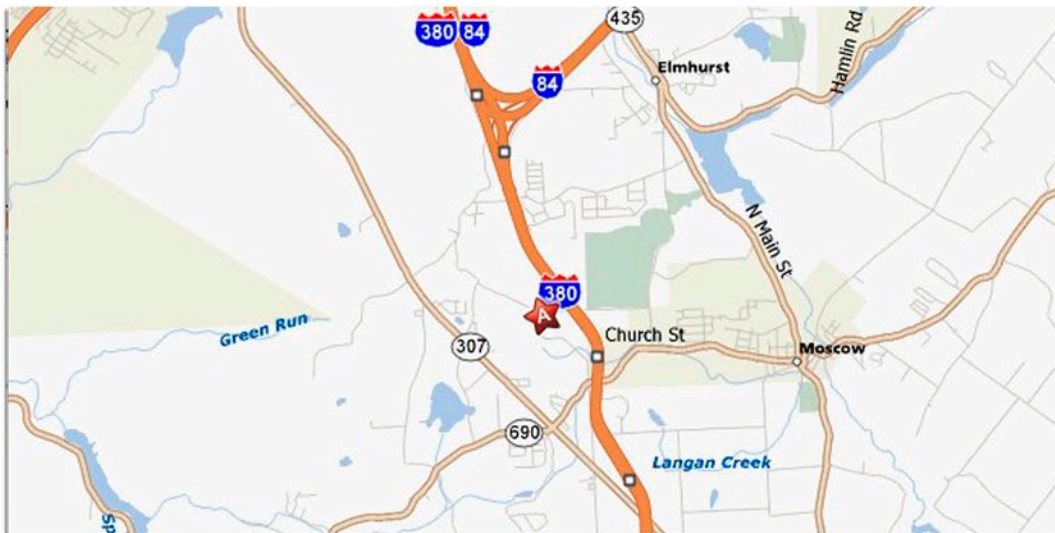

BESKO

MEDIA

BILLBOARD: 1024A

I - 380 NORTHBOUND @ MOSCOW

THIS LEFT HAND READ IS VISIBLE TO ALL NORTHBOUND TRAFFIC
ALONG I-380 EITHER ONTO I-84 EAST, OR INTO SCRANTON, PA.

LOCATION: I-380 NORTHBOUND @ MOSCOW, PA
SIZE: 14' X 48"
READ: LEFT HAND
DEC: 35,000
LIGHTS: YES
RATE: \$950 / MONTH