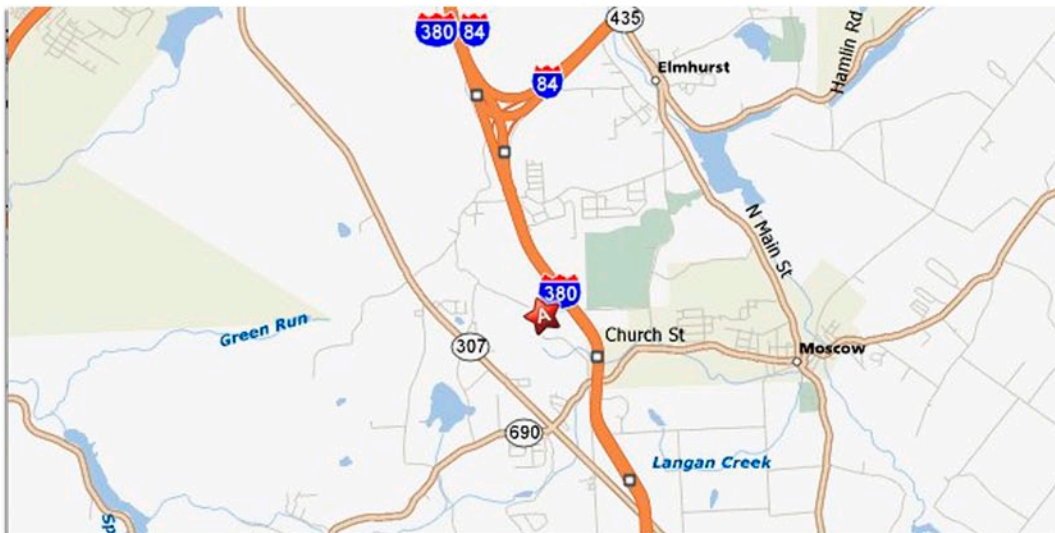

BESKO

MEDIA

BILLBOARD: 1024A

I - 380 NORTHBOUND @ MOSCOW

THIS LEFT HAND READ IS VISIBLE TO ALL NORTHBOUND TRAFFIC ALONG I-380 EITHER ONTO I-84 EAST, OR INTO SCRANTON, PA.

LOCATION: I-380 NORTHBOUND @ MOSCOW, PA
SIZE: 14' X 48"
READ: LEFT HAND
DEC: 35,000
LIGHTS: YES
RATE: \$950 / MONTH