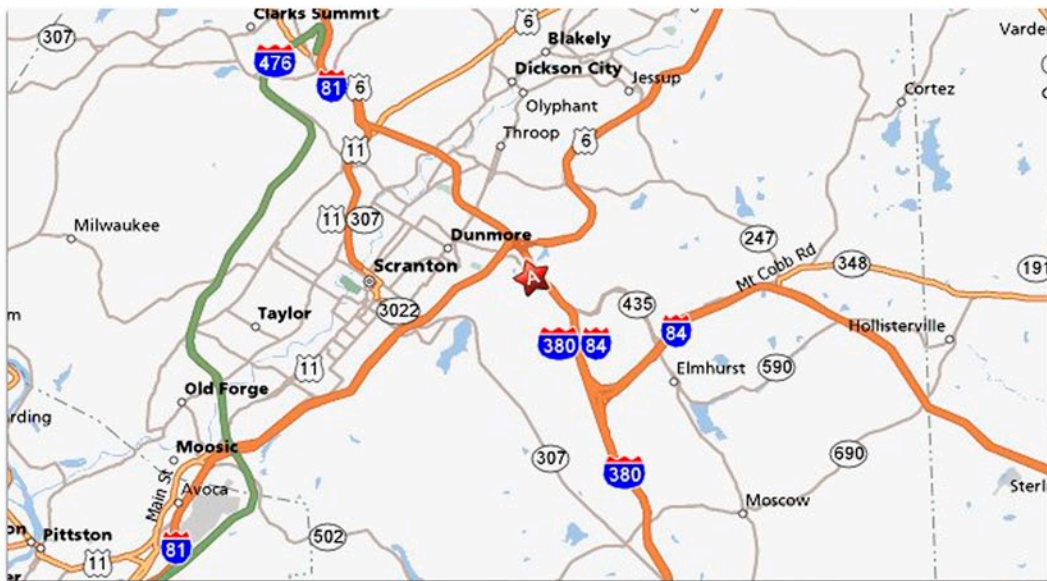

BESKO

MEDIA

BILLBOARD: 1021B

I-84/380 EASTBOUND @ DUNMORE, PA
THIS BULLETIN IS VISIBLE TO TRAFFIC WESTBOUND
ALONG I-84 / 380 IN DUNMORE, TOWARD THE POCONOS..

LOCATION: I-84/380 EASTBOUND @ DUNMORE, PA
SIZE: 14' X 48'
READ: RIGHT HAND
DEC: 45,000
LIGHTS: YES
RATE: \$1,400 / MONTH