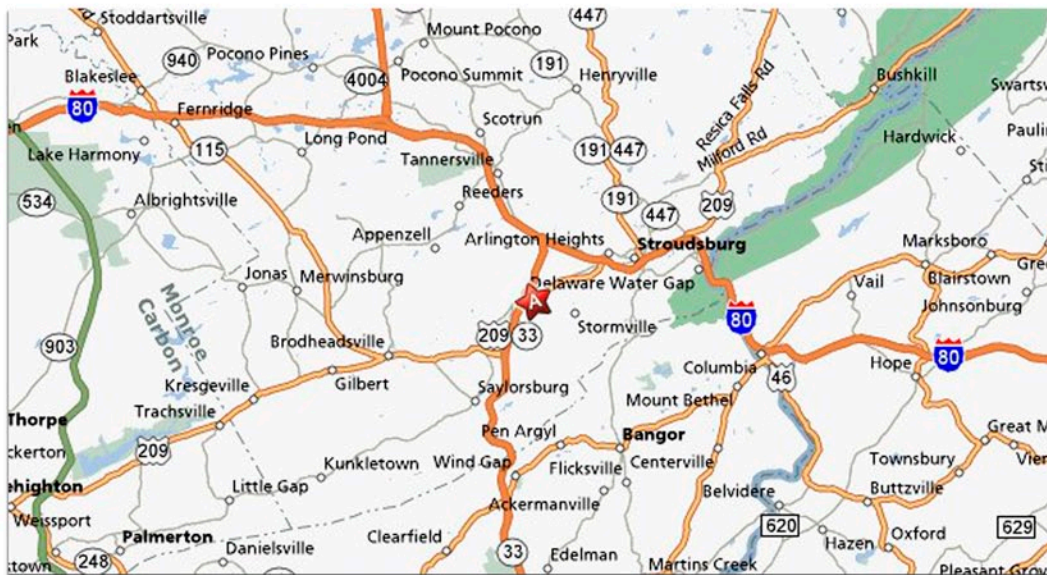

BESKO

MEDIA

BILLBOARD: 1017B

EXPRESSWAY 209 SOUTHBOUND / MONROE CO.

THIS BULLETIN READS TO TRAFFIC ALONG
EXPRESSWAY 209 TOWARD BRODHEADSVILLE
AND ALLENTOWN FROM THE POCONOS.

LOCATION: EXPRESSWAY 209 SOUTHBOUND / MONROE CO.